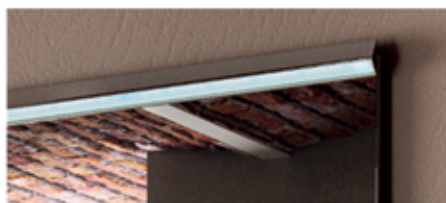

LAMPADE

Lamps _ Lampen _ Les lampes

Colori - colours - Farben - couleurs			
○			
⊗			
○			
⊗			

	Lampada Led 5 w - 220 cromata - IP 44 Led lamp 5 w - 220 v chromium plated - IP 44 LED-Leuchte Chrom 5 w - 220 v - IP 44 Applique Led chromée 5 w - 220 v - IP 44	Art. 07602		
	"SMART" Lampada Led 5 w - ABS cromo - cm 30 "SMART" LED lamp 5 w - ABS chromium - cm 30 "SMART" LED-Leuchte Chrom ABS 5 w - cm 30 "SMART" Applique Led chromée 5 w - cm 30	Art. 13500		

	Lampada Led "KERAS" 7 w - cm 26 Led lamp "KERAS" 7 w - cm 26 Led-Leuchte "KERAS" 7 w - cm 26 Applique Led "KERAS" 7 w - cm 26	Art. 13498		
	Lampada Led "VENERE" 7 w - cm 55 Led lamp "VENERE" 7 w - cm 55 Led-Leuchte "VENERE" 7 w - cm 55 Applique Led "VENERE" 7 w - cm 55	Art. 09395		

	PROFILO CROMO LED 6W - CM.52 CHROMPROFIL LED 6W - CM.52 CHROME PROFILE LED 6W - CM.52 PROFIL CHROME LED 6W - CM.52	Art. 09396		
	PROFILO CROMO LED 8,5W - CM.70 CHROMPROFIL LED 8,5W - CM.70 CHROME PROFILE LED 8,5W - CM.70 PROFIL CHROME LED 8,5W - CM.70	Art. 09397		
	PROFILO CROMO LED 9,5W - CM.80 CHROMPROFIL LED 9,5W - CM.80 CHROME PROFILE LED 9,5W - CM.80 PROFIL CHROME LED 9,5W - CM.80	Art. 09398		
	PROFILO CROMO LED 11W - CM.95 CHROMPROFIL LED 11W - CM.95 CHROME PROFILE LED 11W - CM.95 PROFIL CHROME LED 11W - CM.95	Art. 09399		
	PROFILO CROMO LED 13,5W - CM.115 CHROMPROFIL LED 13,5W - CM.115 CHROME PROFILE LED 13,5W - CM.115 PROFIL CHROME LED 13,5W - CM.115	Art. 09400