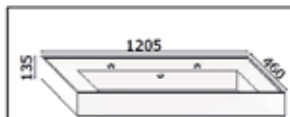

Lavabo mineralmarmo 121x46x13,5
Cast marble countertop basin 121x46x13,5
Gussmarmor-Waschbecken 121x46x13,5
Vasque en marbre moulée 121x46x13,5

Art. 13503