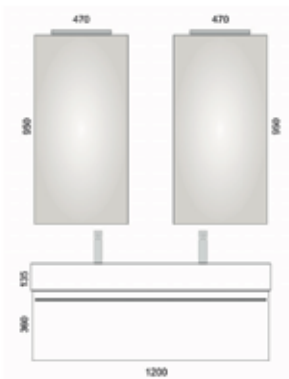

Colori - colours - Farben - couleurs			
⊕	Bianco l.	Legno	Colore
⊕	White glossy	Wood	Colour
⊕	Weiss hochglanz	Holz	Farben
⊕	Blanc brillant	Bois	Couleurs

Lampada Led "KERAS" 7 w - cm 26
Led lamp "KERAS" 7 w - cm 26
Led-Leuchte "KERAS" 7 w - cm 26
Applique Led "KERAS" 7 w - cm 26

x 2 =

Art. 13498