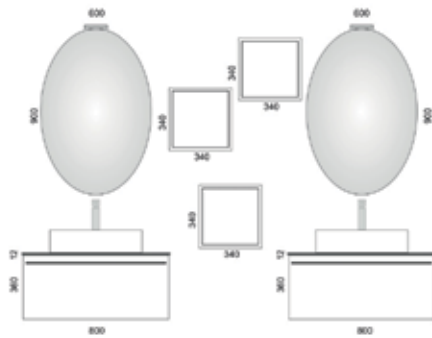

Colori - colours - Farben - couleurs			
○	Bianco l. White glossy Weiss hochglanz Blanc brillant	Legno Wood Holz Bois	Colore Colour Farben Couleurs

	Lampada Led 5 w - 220 cromata - IP 44 Led lamp 5 w - 220 v chromium plated - IP 44 LED-Leuchte Chrom 5 w - 220 v - IP 44 Applique Led chromée 5 w - 220 v - IP 44	Art. 07602		
		x 2 =		

	Specchiera reversibile 60 x 90 x 2,5 Reversible mirror 60 x 90 x 2,5 Umkehrbarer Spiegel 60 x 90 x 2,5 Miroir réversible 60 x 90 x 2,5	Art. 01124		
		x 2 =		

	FINO 50-Lavabo ceramica FINO 50-Ceramic basin FINO 50-Keramikbecken FINO 50-Vasque en céramique	Art. 13773		
		x 2 =		

	Top <u>ISDH Nero</u> 81x46x1,2 Countertop <u>ISDH Black</u> 81x46x1,2 WT-Platte <u>ISDH Schwarz</u> 81x46x1,2 Plan <u>ISDH Noir</u> 81x46x1,2		Art. 99451	
		x 2 =		

	Base porta lavabo 1/cassetto 79x45x36 Base unit for countertop washbasin 1/drawer 79x45x36 Waschtisch-Unterschrank 1/Schublade 79x45x36 Caisson 1/tiroir 79x45x36	Art. 13481		Art. 13482
		x 2 =		

Totale Total Gesamtbetrag Total	Art. 13346		Art. 13347
	x 2 =		

	Pensile reversibile 1/anta 34x34 "push to open" Reversible wall cabinet 1/door 34x34 "push to open" Umkehrbarer Hängeschrank 1/Tür 34x34 "push to open" Meuble haut 1/porte réversible 34x34 "push to open"	Art. 07171		Art. 07173
		x 3 =