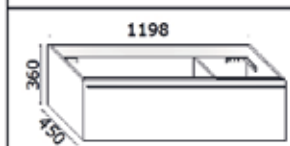

Base porta lavabo 1/cassetto 120x45x36
Base unit for countertop washbasin 1/drawer 120x45x36
Waschtisch-Unterschrank 1/Schublade 120x45x36
Caisson 1/tiroir 120x45x36

Art. 13492		Art. 13495

Totale Total Gesamtbetrag Total	Art. 13496		Art. 13497