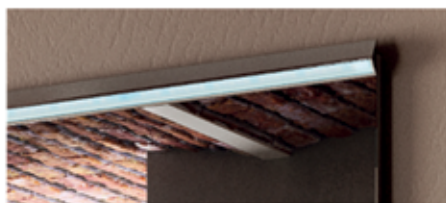

LAMPADE

Lamps _ Lampen _ Les lampes

Colori - colours - Farben - couleurs			
○			
●			
○			
○			

	Lampada Led 5 w - 220 cromata - IP 44 Led lamp 5 w - 220 v chromium plated - IP 44 LED-Leuchte Chrom 5 w - 220 v - IP 44 Applique Led chromée 5 w - 220 v - IP 44	Art. 07602		
	"SMART" Lampada Led 5 w - ABS cromo - cm 30 "SMART" LED lamp 5 w - ABS chromium - cm 30 "SMART" LED-Leuchte Chrom ABS 5 w - cm 30 "SMART" Applique Led chromée 5 w - cm 30	Art. 13500		

	Lampada Led "KERAS" 7 w - cm 26 Led lamp "KERAS" 7 w - cm 26 Led-Leuchte "KERAS" 7 w - cm 26 Applique Led "KERAS" 7 w - cm 26	Art. 13498		
	Lampada Led "VENERE" 7 w - cm 55 Led lamp "VENERE" 7 w - cm 55 Led-Leuchte "VENERE" 7 w - cm 55 Applique Led "VENERE" 7 w - cm 55	Art. 09395		

	PROFILO CROMO LED 6W - CM.52 CHROMPROFIL LED 6W - CM.52 CHROME PROFILE LED 6W - CM.52 PROFIL CHROME LED 6W - CM.52	Art. 09396		
	PROFILO CROMO LED 8,5W - CM.70 CHROMPROFIL LED 8,5W - CM.70 CHROME PROFILE LED 8,5W - CM.70 PROFIL CHROME LED 8,5W - CM.70	Art. 09397		
	PROFILO CROMO LED 9,5W - CM.80 CHROMPROFIL LED 9,5W - CM.80 CHROME PROFILE LED 9,5W - CM.80 PROFIL CHROME LED 9,5W - CM.80	Art. 09398		
	PROFILO CROMO LED 11W - CM.95 CHROMPROFIL LED 11W - CM.95 CHROME PROFILE LED 11W - CM.95 PROFIL CHROME LED 11W - CM.95	Art. 09399		
	PROFILO CROMO LED 13,5W - CM.115 CHROMPROFIL LED 13,5W - CM.115 CHROME PROFILE LED 13,5W - CM.115 PROFIL CHROME LED 13,5W - CM.115	Art. 09400